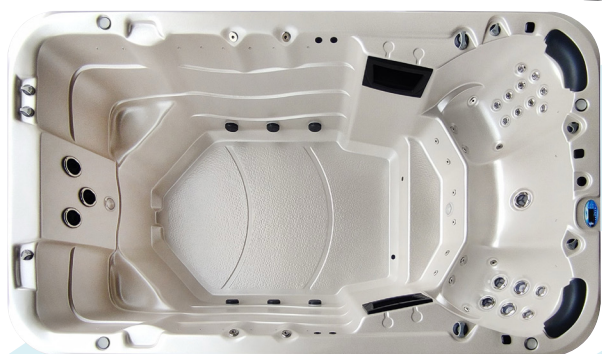

SUN
& SOUL

Swim Spa
Range

*Images for illustration purposes only

SOUL4000™

A vibrant, fulfilling life is one with balance; a blend of health and well-being mixed with plenty of laughter and fun.

Our swim spas represent an opportunity to relax your mind, body and soul. They're also a place to nurture the connection you share with the special people in your life. Richer relationships, a healthier body, and a better mindset – because fun is good for the SOUL.

*Images for illustration purposes only

SPECIFICATIONS

Dimensions	3.98 x 2.31 x 1.30m
Dry weight	1,070 kg
Water capacity	5,700 litres
Filled weight	6,805 kg
Smart-Flo™ 2-speed pumps	3 x 2.5 hp
Smart-Flo™ circulation pump	Standard
Electrical requirements	240v/40 amp
Heater	2.25 KW
Jets	31
Swim Jets	3

WARRANTIES*

Frame	10yrs
Shell structure	10yrs
Acrylic surface	5yrs
Cabinet	1yr

FEATURES

- FourCore™ Shell Construction
- No kink plumbing system
- Wide mouth filtration
- SpaNet™ SV3 Control System
- Perimeter insulation
- Blower system
- Heavy-duty galvanised steel frame
- Stainless steel jets
- Ozone & UV systems
- Insulated, moulded ABS base
- Illuminating waterline lighting
- 4 seats